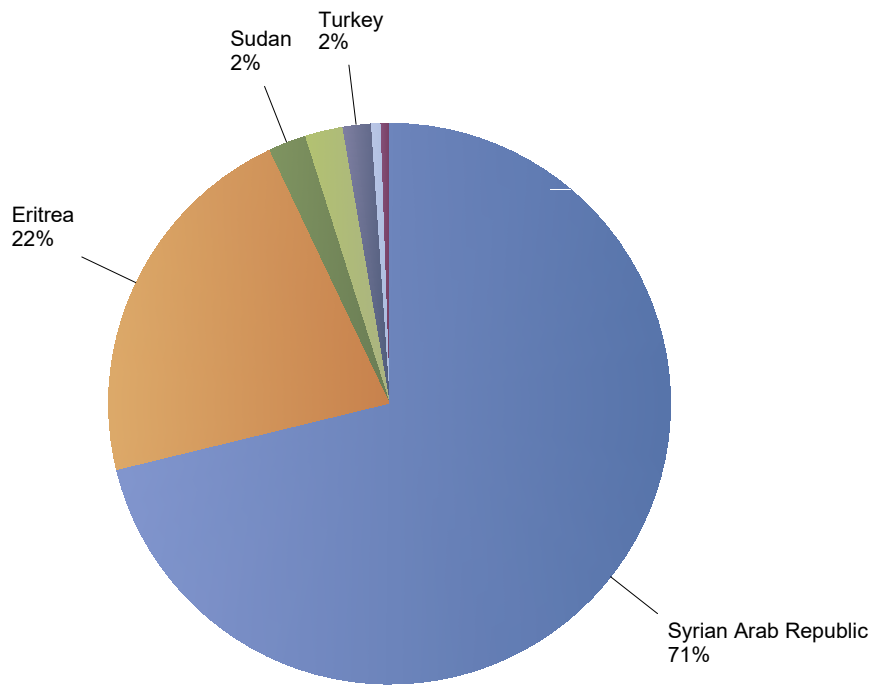

## Influx of asylum resettlement in The Netherlands (with the exception of 1:1 resettlement Turkey)

Source: METiS

Total resettlement influx in The Netherlands

Current calendar year:

Country of citizenship	2023				
	Jan	Feb	Mar	Total	Perc
Syrian Arab Republic	16	*	115	131	71%
Eritrea	23	*	13	40	22%
Congo, the Democratic Republic of the	*	*	*	*	2%
Sudan	*	*	*	*	2%
Turkey	*	*	*	*	2%
Iraq	*	*	*	*	1%
Lebanon	*	*	*	*	1%
<b>Total</b>	<b>43</b>	<b>7</b>	<b>134</b>	<b>184</b>	<b>100%</b>

\* To conceal the lowest figures, all values between 0 and 4 are replaced by asterisks.

Previous calendar year:

Country of citizenship	2022	Perc
Syrian Arab Republic	437	61%
Congo, the Democratic Republic of the	191	27%
Somalia	18	3%
Yemen	19	3%
Eritrea	11	2%
Sudan	10	1%
Turkey	10	1%
Ethiopia	5	1%
Unknown	*	1%
Iraq	*	0%
Rwanda	*	0%
Stateless	*	0%
Cambodia	*	0%
Cameroon	*	0%
Cote d'Ivoire	*	0%
Dominican Republic	*	0%
Kenya	*	0%
Lebanon	*	0%
<b>Total</b>	<b>717</b>	<b>6%</b>

Top nationalities asylum resettlement influx in the current year

Period: 2023

Number of first asylum applications: 184

March 2023

Country of citizenship	Total	Perc
Syrian Arab Republic	115	86%
Eritrea	13	10%
Sudan	*	2%
Congo, the Democratic Republic of the	*	1%
Iraq	*	1%
Lebanon	*	1%
<b>Total</b>	<b>134</b>	<b>17%</b>