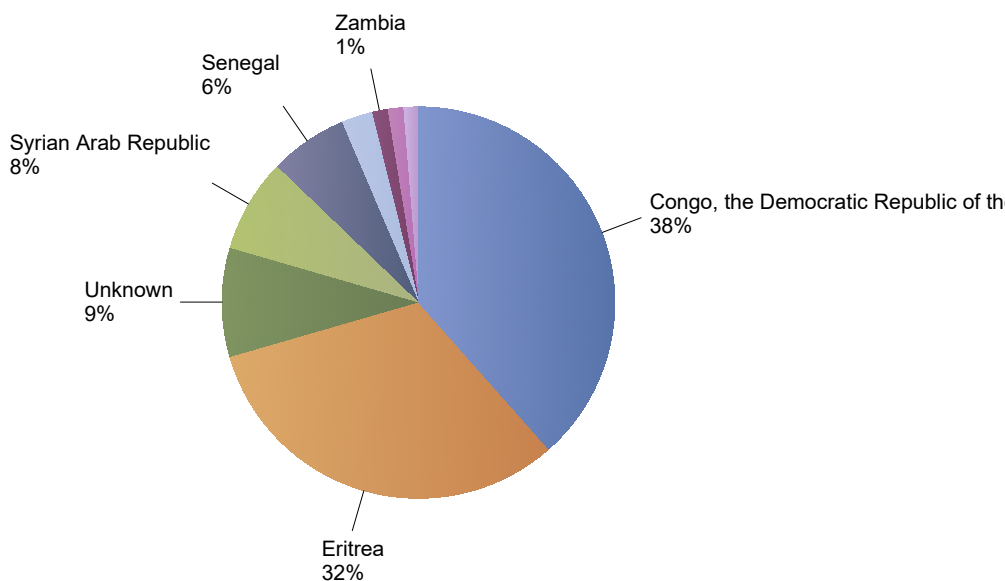

Total asylum relocation influx in the current year

Period: 2021

Number of first asylum applications: 56

## Influx of asylum resettlement in The Netherlands (with the exception of 1:1 resettlement Turkey)

Source: METiS

Total resettlement influx in The Netherlands

Current calendar year:

Country of citizenship	2021									
	Jan	Mar	Apr	Jun	Jul	Oct	Nov	Total	Perc	
Congo, the Democratic Republic of the	*	*	*	*	*	*	30	30	38%	
Eritrea	*	*	19	6	*	*	*	25	32%	
Unknown	*	*	*	*	*	5	*	7	9%	
Syrian Arab Republic	*	*	*	*	*	6	*	6	8%	
Senegal	*	*	*	*	*	*	*	5	6%	
Iran (Islamic Republic of)	*	*	*	*	*	*	*	*	3%	
South Sudan	*	*	*	*	*	*	*	*	1%	
Stateless	*	*	*	*	*	*	*	*	1%	
Zambia	*	*	*	*	*	*	*	*	1%	
<b>Total</b>	*	*	21	8	*	11	30	78	100%	

\* To conceal the lowest figures, all values between 0 and 4 are replaced by asterisks.

Previous calendar year:

Country of citizenship	2020	Perc
Syrian Arab Republic	136	45%
Sudan	82	27%
Unknown	27	9%
South Sudan	21	7%
Eritrea	15	5%
Somalia	9	3%
Iraq	*	1%
Tunisia	*	1%
Cameroon	*	0%
Gambia	*	0%
Jamaica	*	0%
Iran (Islamic Republic of)	*	0%
<b>Total</b>	<b>300</b>	<b>8%</b>

### Top nationalities asylum resettlement influx in the current year

Period: 2021

Number of first asylum applications: 78

November 2021

Country of citizenship	Total	Perc
Congo, the Democratic Republic of the	30	100%
<b>Total</b>	<b>30</b>	<b>100%</b>