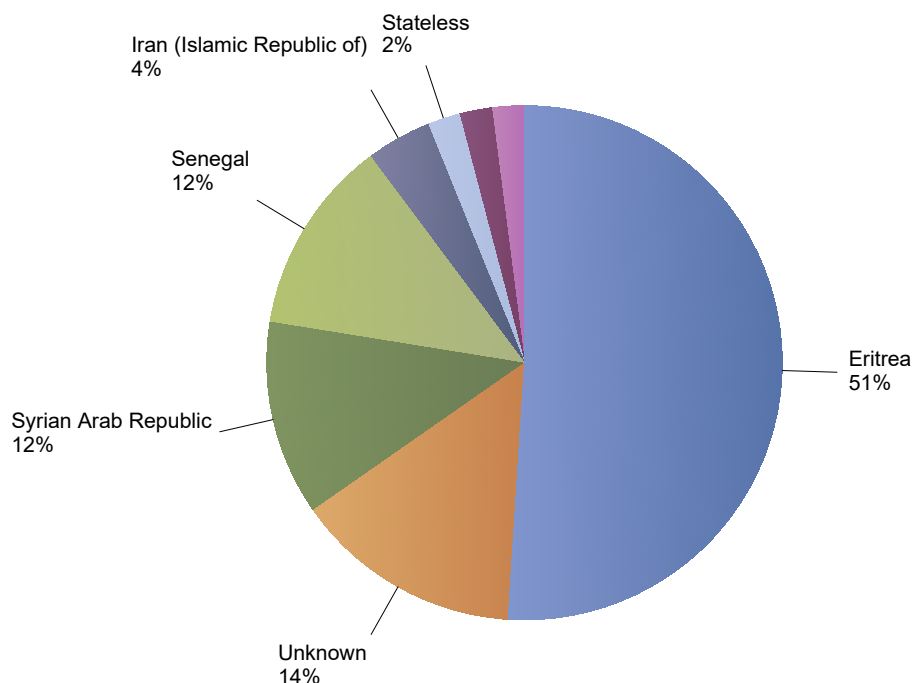

Total asylum relocation influx in the current year

Period: 2021

Number of first asylum applications: 56

**Influx of asylum resettlement in The Netherlands (with the exception of 1:1 resettlement Turkey)**  
Source: METiS

Total resettlement influx in The Netherlands

Current calendar year:

Country of citizenship	2021							Total	Perc
	Jan	Mar	Apr	Jun	Jul	Oct			
Eritrea	*	*	19	6	*	*	25	51%	
Unknown	*	*	*	*	*	5	7	14%	
Senegal	*	*	*	*	*	*	6	12%	
Syrian Arab Republic	*	*	*	*	*	6	6	12%	
Iran (Islamic Republic of)	*	*	*	*	*	*	*	4%	
South Sudan	*	*	*	*	*	*	*	2%	
Stateless	*	*	*	*	*	*	*	2%	
Zambia	*	*	*	*	*	*	*	2%	
<b>Total</b>	*	*	<b>21</b>	<b>8</b>	*	<b>12</b>	<b>49</b>	<b>100%</b>	

\* To conceal the lowest figures, all values between 0 and 4 are replaced by asterisks.

Previous calendar year:

Country of citizenship	2020	Perc
Syrian Arab Republic	136	45%
Sudan	82	27%
Unknown	27	9%
South Sudan	21	7%
Eritrea	15	5%
Somalia	9	3%
Iraq	*	1%
Tunisia	*	1%
Cameroon	*	0%
Gambia	*	0%
Jamaica	*	0%
Iran (Islamic Republic of)	*	0%
<b>Total</b>	<b>300</b>	<b>8%</b>

Top nationalities asylum resettlement influx in the current year  
Period: 2021  
Number of first asylum applications: 49

October 2021

Country of citizenship	Total	Perc
Syrian Arab Republic	6	50%
Unknown	5	42%
Senegal	*	8%
<b>Total</b>	<b>12</b>	<b>33%</b>