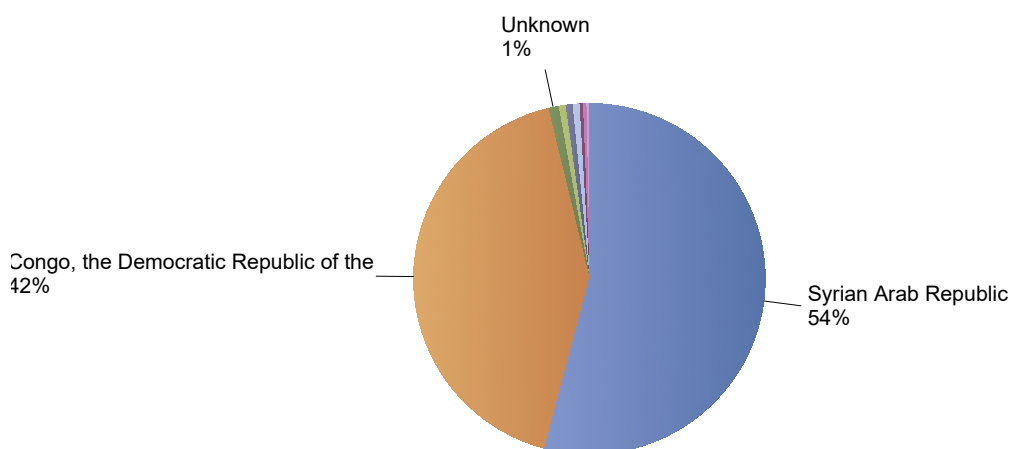

## Influx of asylum resettlement in The Netherlands (with the exception of 1:1 resettlement Turkey)

Source: METiS

Total resettlement influx in The Netherlands

Current calendar year:

Country of citizenship	2022						
	Jan	Feb	Mar	Apr	May	Total	Perc
Syrian Arab Republic	113	29	23	6	*	171	54%
Congo, the Democratic Republic of the	5	*	5	17	106	133	42%
Unknown	*	*	*	*	*	*	1%
Iraq	*	*	*	*	*	*	1%
Rwanda	*	*	*	*	*	*	1%
Stateless	*	*	*	*	*	*	1%
Cambodia	*	*	*	*	*	*	0%
Cameroon	*	*	*	*	*	*	0%
Cote d'Ivoire	*	*	*	*	*	*	0%
<b>Total</b>	<b>125</b>	<b>29</b>	<b>31</b>	<b>23</b>	<b>108</b>	<b>316</b>	<b>100%</b>

\* To conceal the lowest figures, all values between 0 and 4 are replaced by asterisks.

Previous calendar year:

Country of citizenship	2021	Perc
Congo, the Democratic Republic of the	30	36%
Eritrea	25	30%
Syrian Arab Republic	12	14%
Unknown	7	8%
Senegal	5	6%
Iran (Islamic Republic of)	*	2%
South Sudan	*	1%
Stateless	*	1%
Zambia	*	1%
<b>Total</b>	<b>84</b>	<b>11%</b>

Top nationalities asylum resettlement influx in the current year

Period: 2022

Number of first asylum applications: 316

May 2022

Country of citizenship	Total	Perc
Congo, the Democratic Republic of the	106	98%
Rwanda	*	2%
<b>Total</b>	<b>108</b>	<b>50%</b>