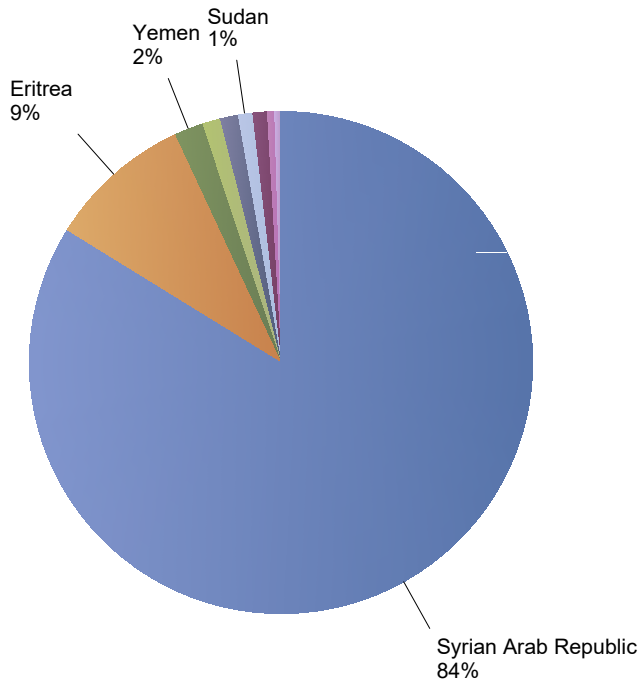

Influx of asylum resettlement in The Netherlands (with the exception of 1:1 resettlement Turkey)

Source: METiS

Total resettlement influx in The Netherlands

Current calendar year:

Country of citizenship	2023						
	Jan	Feb	Mar	Apr	May	Total	Perc
Syrian Arab Republic	16	*	115	117	114	362	84%
Eritrea	23	*	13	*	*	40	9%
Yemen	*	*	*	8	*	8	2%
Afghanistan	*	*	*	*	*	5	1%
Turkey	*	*	*	*	*	5	1%
Congo, the Democratic Republic of the	*	*	*	*	*	*	1%
Sudan	*	*	*	*	*	*	1%
Iraq	*	*	*	*	*	*	0%
Lebanon	*	*	*	*	*	*	0%
Total	43	7	134	131	117	432	100%

* To conceal the lowest figures, all values between 0 and 4 are replaced by asterisks.

Previous calendar year:

Country of citizenship	2022	Perc
Syrian Arab Republic	437	61%
Congo, the Democratic Republic of the	191	27%
Somalia	18	3%
Yemen	19	3%
Eritrea	11	2%
Sudan	10	1%
Turkey	10	1%
Ethiopia	5	1%
Unknown	*	1%
Iraq	*	0%
Rwanda	*	0%
Stateless	*	0%
Cambodia	*	0%
Cameroon	*	0%
Cote d'Ivoire	*	0%
Dominican Republic	*	0%
Kenya	*	0%
Lebanon	*	0%
Total	717	6%

Top nationalities asylum resettlement influx in the current year

Period: 2023

Number of first asylum applications: 432

May 2023

Country of citizenship	Total	Perc
Syrian Arab Republic	114	97%
Turkey	*	2%
Afghanistan	*	1%
Total	117	33%