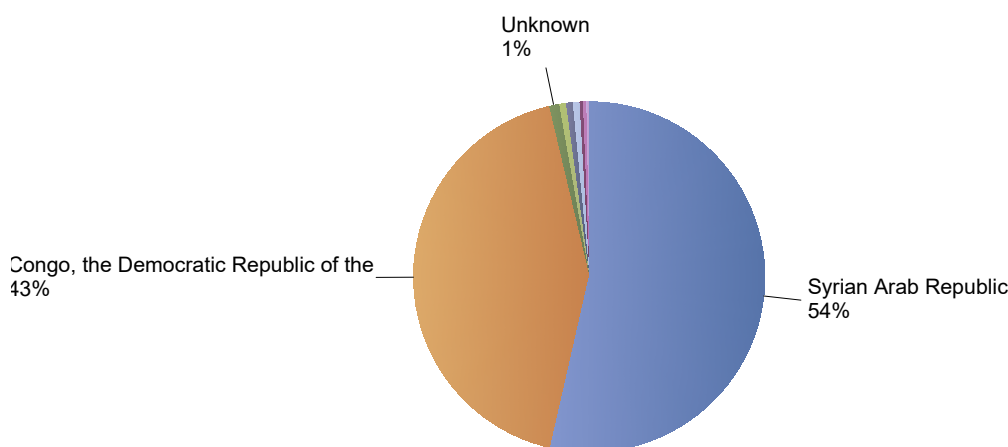

No Data Available

Influx of asylum resettlement in The Netherlands (with the exception of 1:1 resettlement Turkey)
Source: METiS

Total resettlement influx in The Netherlands

Current calendar year:

Country of citizenship	2022									
	Jan	Feb	Mar	Apr	May	Jun	Jul	Aug	Total	Perc
Syrian Arab Republic	113	29	23	6	*	*	*	*	173	54%
Congo, the Democratic Republic of the	5	*	5	17	106	*	*	*	138	43%
Unknown	*	*	*	*	*	*	*	*	*	1%
Iraq	*	*	*	*	*	*	*	*	*	1%
Rwanda	*	*	*	*	*	*	*	*	*	1%
Stateless	*	*	*	*	*	*	*	*	*	1%
Cambodia	*	*	*	*	*	*	*	*	*	0%
Cameroon	*	*	*	*	*	*	*	*	*	0%
Cote d'Ivoire	*	*	*	*	*	*	*	*	*	0%
Total	125	29	31	23	108	5	*	*	323	100%

* To conceal the lowest figures, all values between 0 and 4 are replaced by asterisks.

Previous calendar year:

Country of citizenship	2021	Perc
Congo, the Democratic Republic of the	30	36%
Eritrea	25	30%
Syrian Arab Republic	12	14%
Unknown	7	8%
Senegal	5	6%
Iran (Islamic Republic of)	*	2%
South Sudan	*	1%
Stateless	*	1%
Zambia	*	1%
Total	84	11%

Top nationalities asylum resettlement influx in the current year
Period: 2022

Number of first asylum applications: 323

August 2022

Country of citizenship	Total	Perc
Syrian Arab Republic	*	100%
Total	*	100%