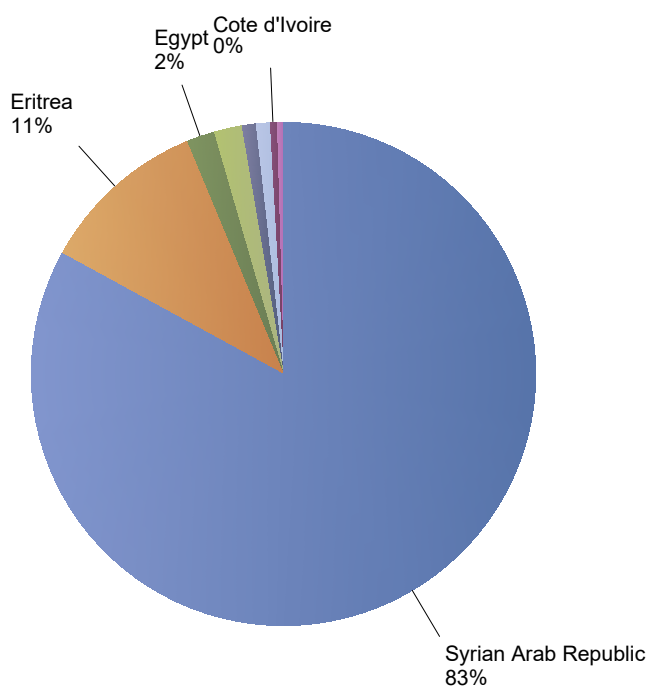

Source: METiS

Total resettlement influx in The Netherlands

Current calendar year:

Country of citizenship	2024								
	Jan	Feb	Mar	Apr	May	Jun	Aug	Total	Perc
Syrian Arab Republic	*	*	145	*	*	*	35	185	83%
Eritrea	*	*	*	*	*	19	5	24	11%
Afghanistan	*	*	*	*	*	*	*	*	2%
Egypt	*	*	*	*	*	*	*	*	2%
Congo, the Democratic Republic of the	*	*	*	*	*	*	*	*	1%
South Sudan	*	*	*	*	*	*	*	*	1%
Cote d'Ivoire	*	*	*	*	*	*	*	*	0%
Niger	*	*	*	*	*	*	*	*	0%
Total	*	*	151	*	*	19	44	223	100%

* To conceal the lowest figures, all values between 0 and 4 are replaced by asterisks.

Previous calendar year:

Country of citizenship	2023	Perc
Syrian Arab Republic	428	53%
Congo, the Democratic Republic of the	123	15%
Eritrea	88	11%
Sudan	40	5%
Pakistan	26	3%
Afghanistan	24	3%
Unknown	20	2%
Somalia	17	2%
South Sudan	14	2%
Turkey	8	1%
Yemen	8	1%
Iraq	*	0%
Lebanon	*	0%
Stateless	*	0%
Total	801	7%

Top nationalities asylum resettlement influx in the current year

Period: 2024

Number of first asylum applications: 223

August 2024

Country of citizenship	Total	Perc
Syrian Arab Republic	35	80%
Eritrea	5	11%
Afghanistan	*	9%
Total	44	33%