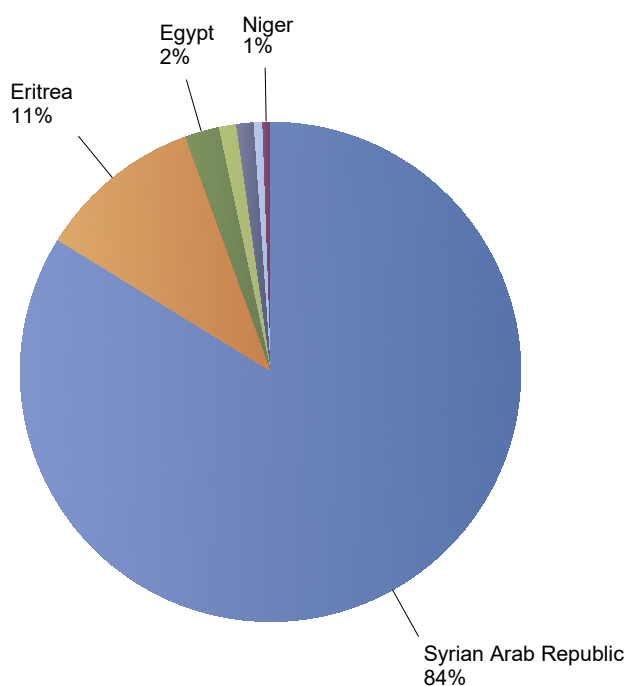

Total asylum relocation influx in the current year

Period:

Number of first asylum applications:

No Data Available

Influx of asylum resettlement in The Netherlands (with the exception of 1:1 resettlement Turkey)
Source: METiS

Total resettlement influx in The Netherlands

Current calendar year:

Country of citizenship	2024							
	Jan	Feb	Mar	Apr	May	Jun	Total	Perc
Syrian Arab Republic	*	*	145	*	*	*	150	84%
Eritrea	*	*	*	*	*	19	19	11%
Egypt	*	*	*	*	*	*	*	2%
Congo, the Democratic Republic of the	*	*	*	*	*	*	*	1%
South Sudan	*	*	*	*	*	*	*	1%
Cote d'Ivoire	*	*	*	*	*	*	*	1%
Niger	*	*	*	*	*	*	*	1%
Total	*	*	151	*	*	19	179	100%

* To conceal the lowest figures, all values between 0 and 4 are replaced by asterisks.

Previous calendar year:

Country of citizenship	2023	Perc
Syrian Arab Republic	428	53%
Congo, the Democratic Republic of the	123	15%
Eritrea	88	11%
Sudan	40	5%
Pakistan	26	3%
Afghanistan	24	3%
Unknown	20	2%
Somalia	17	2%
South Sudan	14	2%
Turkey	8	1%
Yemen	8	1%
Iraq	*	0%
Lebanon	*	0%
Stateless	*	0%
Total	801	7%

Top nationalities asylum resettlement influx in the current year

Period: 2024

Number of first asylum applications: 179

July 2024

Country of citizenship	Perc

Influx of asylum resettlement Turkey 1 on 1 in The Netherlands (EU-Turkey Statement of 18 March 2016)