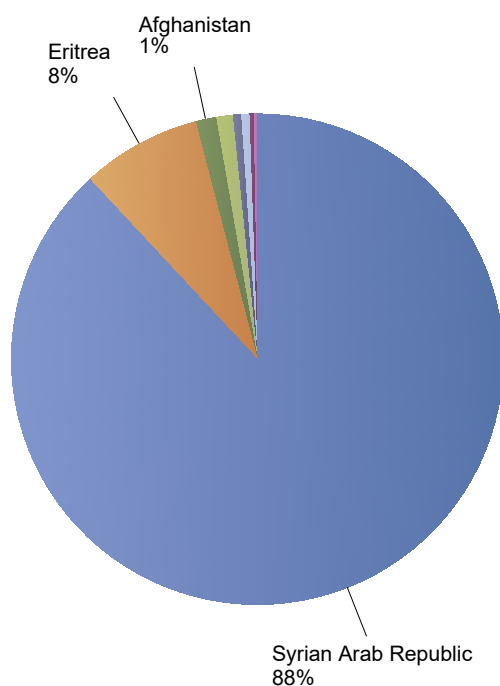

## Influx of asylum resettlement in The Netherlands (with the exception of 1:1 resettlement Turkey)

Source: METiS

Total resettlement influx in The Netherlands

Current calendar year:

Country of citizenship	2024										Total	Perc
	Jan	Feb	Mar	Apr	May	Jun	Aug	Sep				
Syrian Arab Republic	*	*	145	*	*	*	35	140			325	88%
Eritrea	*	*	*	*	*	19	5	5			29	8%
Afghanistan	*	*	*	*	*	*	*	*			5	1%
Egypt	*	*	*	*	*	*	*	*			*	1%
Congo, the Democratic Republic of the	*	*	*	*	*	*	*	*			*	1%
South Sudan	*	*	*	*	*	*	*	*			*	1%
Cote d'Ivoire	*	*	*	*	*	*	*	*			*	0%
Niger	*	*	*	*	*	*	*	*			*	0%
<b>Total</b>	*	*	<b>151</b>	*	*	<b>19</b>	<b>44</b>	<b>146</b>			<b>369</b>	<b>100%</b>

\* To conceal the lowest figures, all values between 0 and 4 are replaced by asterisks.

Previous calendar year:

Country of citizenship	2023	Perc
Syrian Arab Republic	428	53%
Congo, the Democratic Republic of the	123	15%
Eritrea	88	11%
Sudan	40	5%
Pakistan	26	3%
Afghanistan	24	3%
Unknown	20	2%
Somalia	17	2%
South Sudan	14	2%
Turkey	8	1%
Yemen	8	1%
Iraq	*	0%
Lebanon	*	0%
Stateless	*	0%
<b>Total</b>	<b>801</b>	<b>7%</b>

Top nationalities asylum resettlement influx in the current year

Period: 2024

Number of first asylum applications: 369

September 2024

Country of citizenship	Total	Perc
Syrian Arab Republic	140	96%
Eritrea	5	3%
Afghanistan	*	1%
<b>Total</b>	<b>146</b>	<b>33%</b>