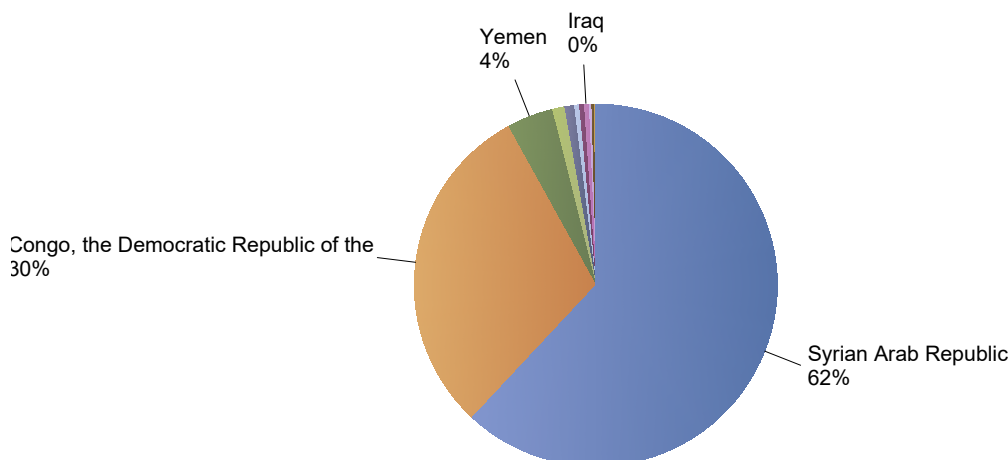

Influx of asylum resettlement in The Netherlands (with the exception of 1:1 resettlement Turkey)

Source: METiS

Total resettlement influx in The Netherlands

Current calendar year:

Country of citizenship	2022										
	Jan	Feb	Mar	Apr	May	Jun	Jul	Aug	Sep	Total	Perc
Syrian Arab Republic	113	29	23	6	*	*	*	*	111	285	62%
Congo, the Democratic Republic of the	5	*	5	17	106	*	*	*	*	138	30%
Yemen	*	*	*	*	*	*	*	*	19	19	4%
Turkey	*	*	*	*	*	*	*	*	5	5	1%
Unknown	*	*	*	*	*	*	*	*	*	*	1%
Iraq	*	*	*	*	*	*	*	*	*	*	0%
Rwanda	*	*	*	*	*	*	*	*	*	*	0%
Stateless	*	*	*	*	*	*	*	*	*	*	0%
Cambodia	*	*	*	*	*	*	*	*	*	*	0%
Cameroon	*	*	*	*	*	*	*	*	*	*	0%
Cote d'Ivoire	*	*	*	*	*	*	*	*	*	*	0%
Total	125	29	31	23	108	5	*	*	136	460	100%

Previous calendar year:

Country of citizenship	2021	Perc
Congo, the Democratic Republic of the	30	36%
Eritrea	25	30%
Syrian Arab Republic	12	14%
Unknown	7	8%
Senegal	5	6%
Iran (Islamic Republic of)	*	2%
South Sudan	*	1%
Stateless	*	1%
Zambia	*	1%
Total	84	11%

* To conceal the lowest figures, all values between 0 and 4 are replaced by asterisks.

Top nationalities asylum resettlement influx in the current year

Period: 2022

Number of first asylum applications: 460

September 2022

Country of citizenship	Total	Perc
Syrian Arab Republic	111	82%
Yemen	19	14%
Turkey	5	4%
Unknown	*	1%
Total	136	25%