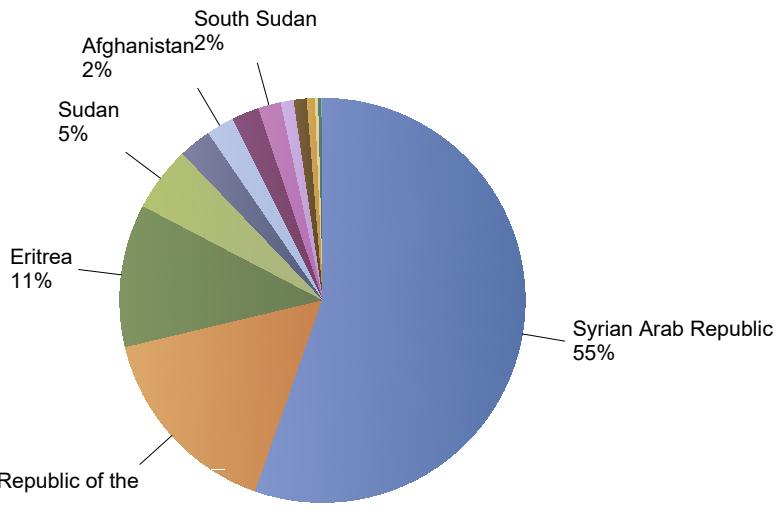

Country of citizenship	Total	Perc
Syrian Arab Republic	44	42%
Unknown	20	19%
Eritrea	16	15%
Afghanistan	12	11%
Somalia	6	6%
Congo, the Democratic Republic of the	*	4%
Turkey	*	3%
Stateless	*	1%
Total	106	12%