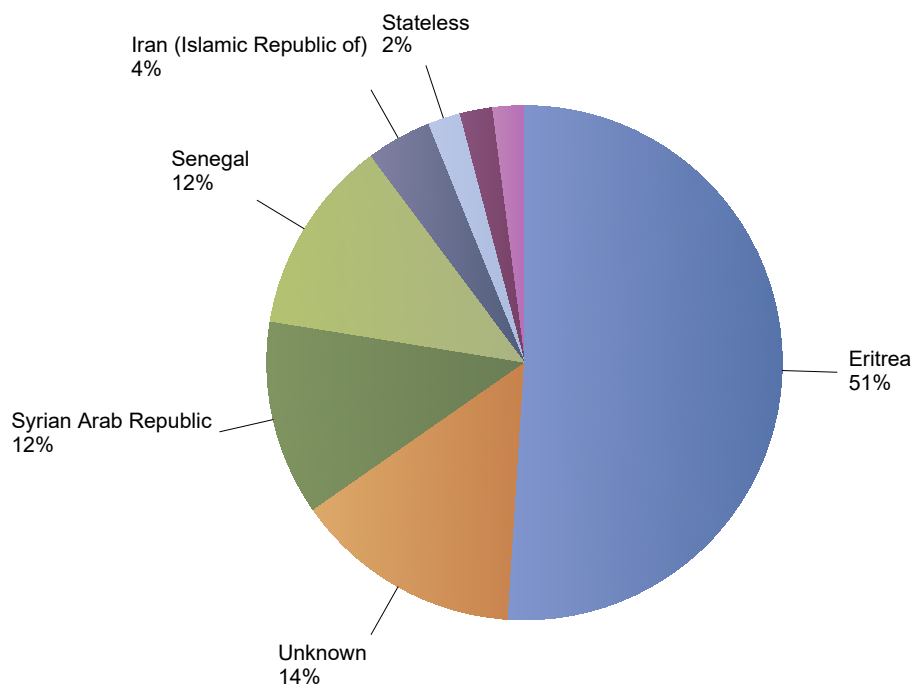

Total asylum relocation influx in the current year

Period: 2021

Number of first asylum applications: 56

Influx of asylum resettlement in The Netherlands (with the exception of 1:1 resettlement Turkey)

Source: METiS

Total resettlement influx in The Netherlands

Current calendar year:

Country of citizenship	2021							
	Jan	Mar	Apr	Jun	Jul	Oct	Total	Perc
Eritrea	*	*	19	6	*	*	25	51%
Unknown	*	*	*	*	*	5	7	14%
Senegal	*	*	*	*	*	*	6	12%
Syrian Arab Republic	*	*	*	*	*	6	6	12%
Iran (Islamic Republic of)	*	*	*	*	*	*	*	4%
South Sudan	*	*	*	*	*	*	*	2%
Stateless	*	*	*	*	*	*	*	2%
Zambia	*	*	*	*	*	*	*	2%
Total	*	*	21	8	*	12	49	100%

* To conceal the lowest figures, all values between 0 and 4 are replaced by asterisks.

Previous calendar year:

Country of citizenship	2020	Perc
Syrian Arab Republic	136	45%
Sudan	82	27%
Unknown	27	9%
South Sudan	21	7%
Eritrea	15	5%
Somalia	9	3%
Iraq	*	1%
Tunisia	*	1%
Cameroon	*	0%
Gambia	*	0%
Jamaica	*	0%
Iran (Islamic Republic of)	*	0%
Total	300	8%

Top nationalities asylum resettlement influx in the current year

Period: 2021

Number of first asylum applications: 49

October 2021

Country of citizenship	Total	Perc
Syrian Arab Republic	6	50%
Unknown	5	42%
Senegal	*	8%
Total	12	33%