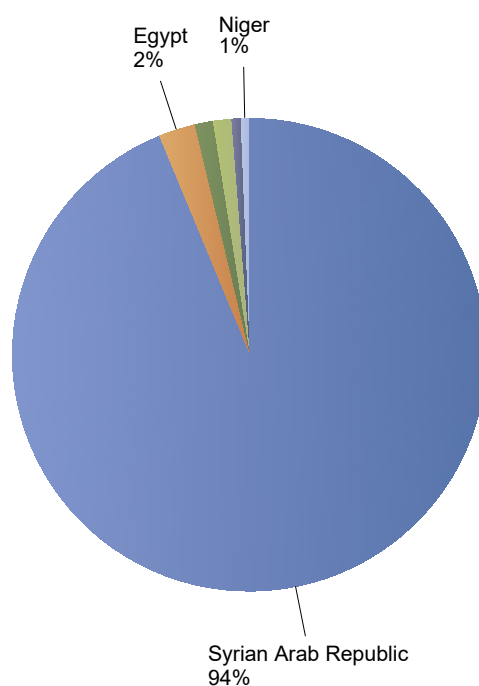

Total resettlement influx in The Netherlands

Current calendar year:

Country of citizenship	2024						
	Jan	Feb	Mar	Apr	May	Total	Perc
Syrian Arab Republic	*	*	145	*	*	150	94%
Egypt	*	*	*	*	*	*	2%
Congo, the Democratic Republic of the	*	*	*	*	*	*	1%
South Sudan	*	*	*	*	*	*	1%
Cote d'Ivoire	*	*	*	*	*	*	1%
Niger	*	*	*	*	*	*	1%
Total	*	*	151	*	*	160	100%

* To conceal the lowest figures, all values between 0 and 4 are replaced by asterisks.

Previous calendar year:

Country of citizenship	2023	Perc
Syrian Arab Republic	428	53%
Congo, the Democratic Republic of the	123	15%
Eritrea	88	11%
Sudan	40	5%
Pakistan	26	3%
Afghanistan	24	3%
Unknown	20	2%
Somalia	17	2%
South Sudan	14	2%
Turkey	8	1%
Yemen	8	1%
Iraq	*	0%
Lebanon	*	0%
Stateless	*	0%
Total	801	7%

Top nationalities asylum resettlement influx in the current year

Period: 2024

Number of first asylum applications: 160

May 2024

Country of citizenship	Total	Perc
Congo, the Democratic Republic of the	*	100%
Total	*	100%